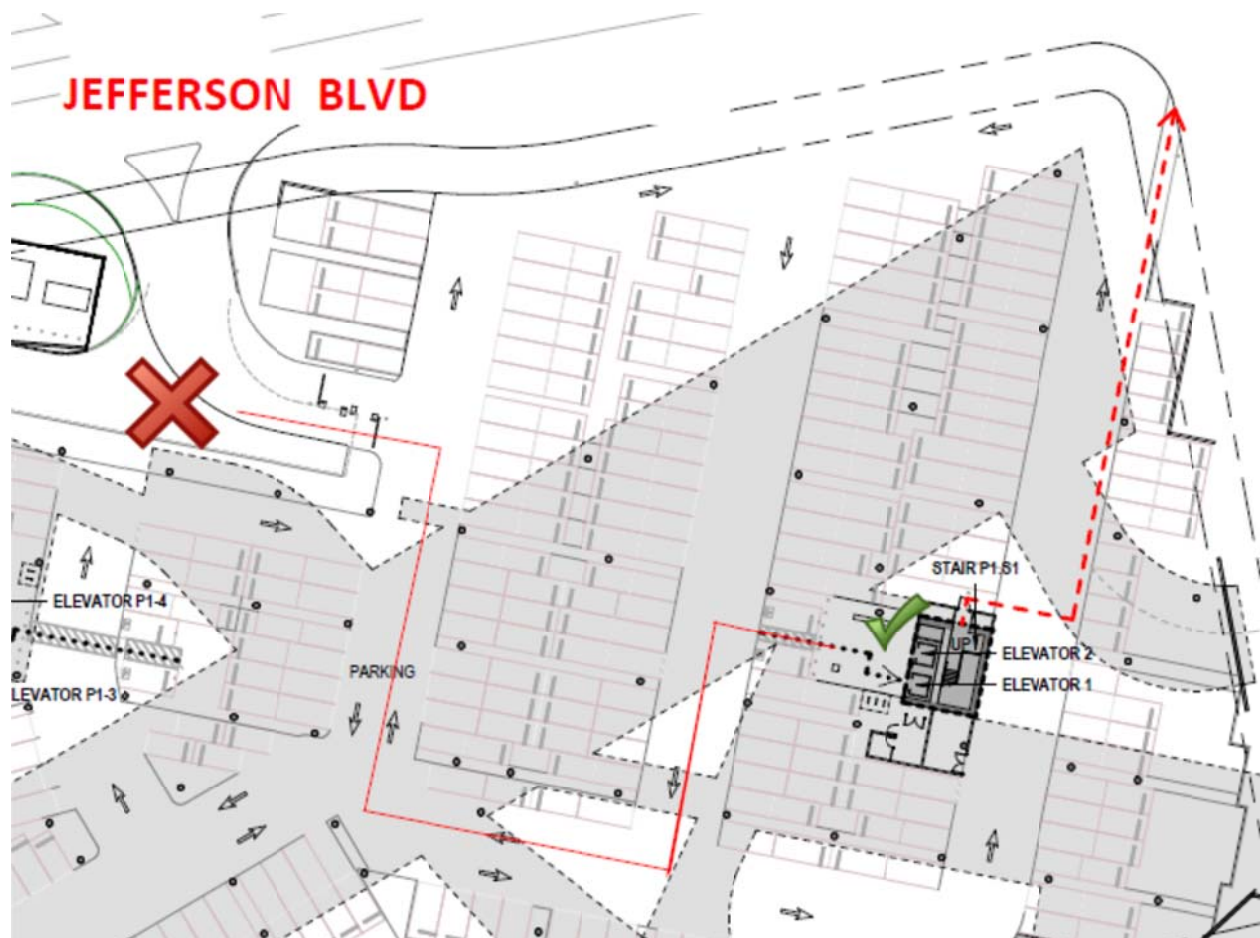

LMU Playa Vista Campus

12105 W. Waterfront Drive

2nd Floor

Los Angeles, CA 90094

DELIVERY / LOADING ZONE

Off Jefferson Blvd.

RED X – Loading Zone

Solid Red Line – Path of Travel from Loading area to Freight

Green Check Mark – Freight Elevator

Dashed Red Line – Alternate path of travel to street area (closer run but we cannot reserve the area on the street)

Loading Area